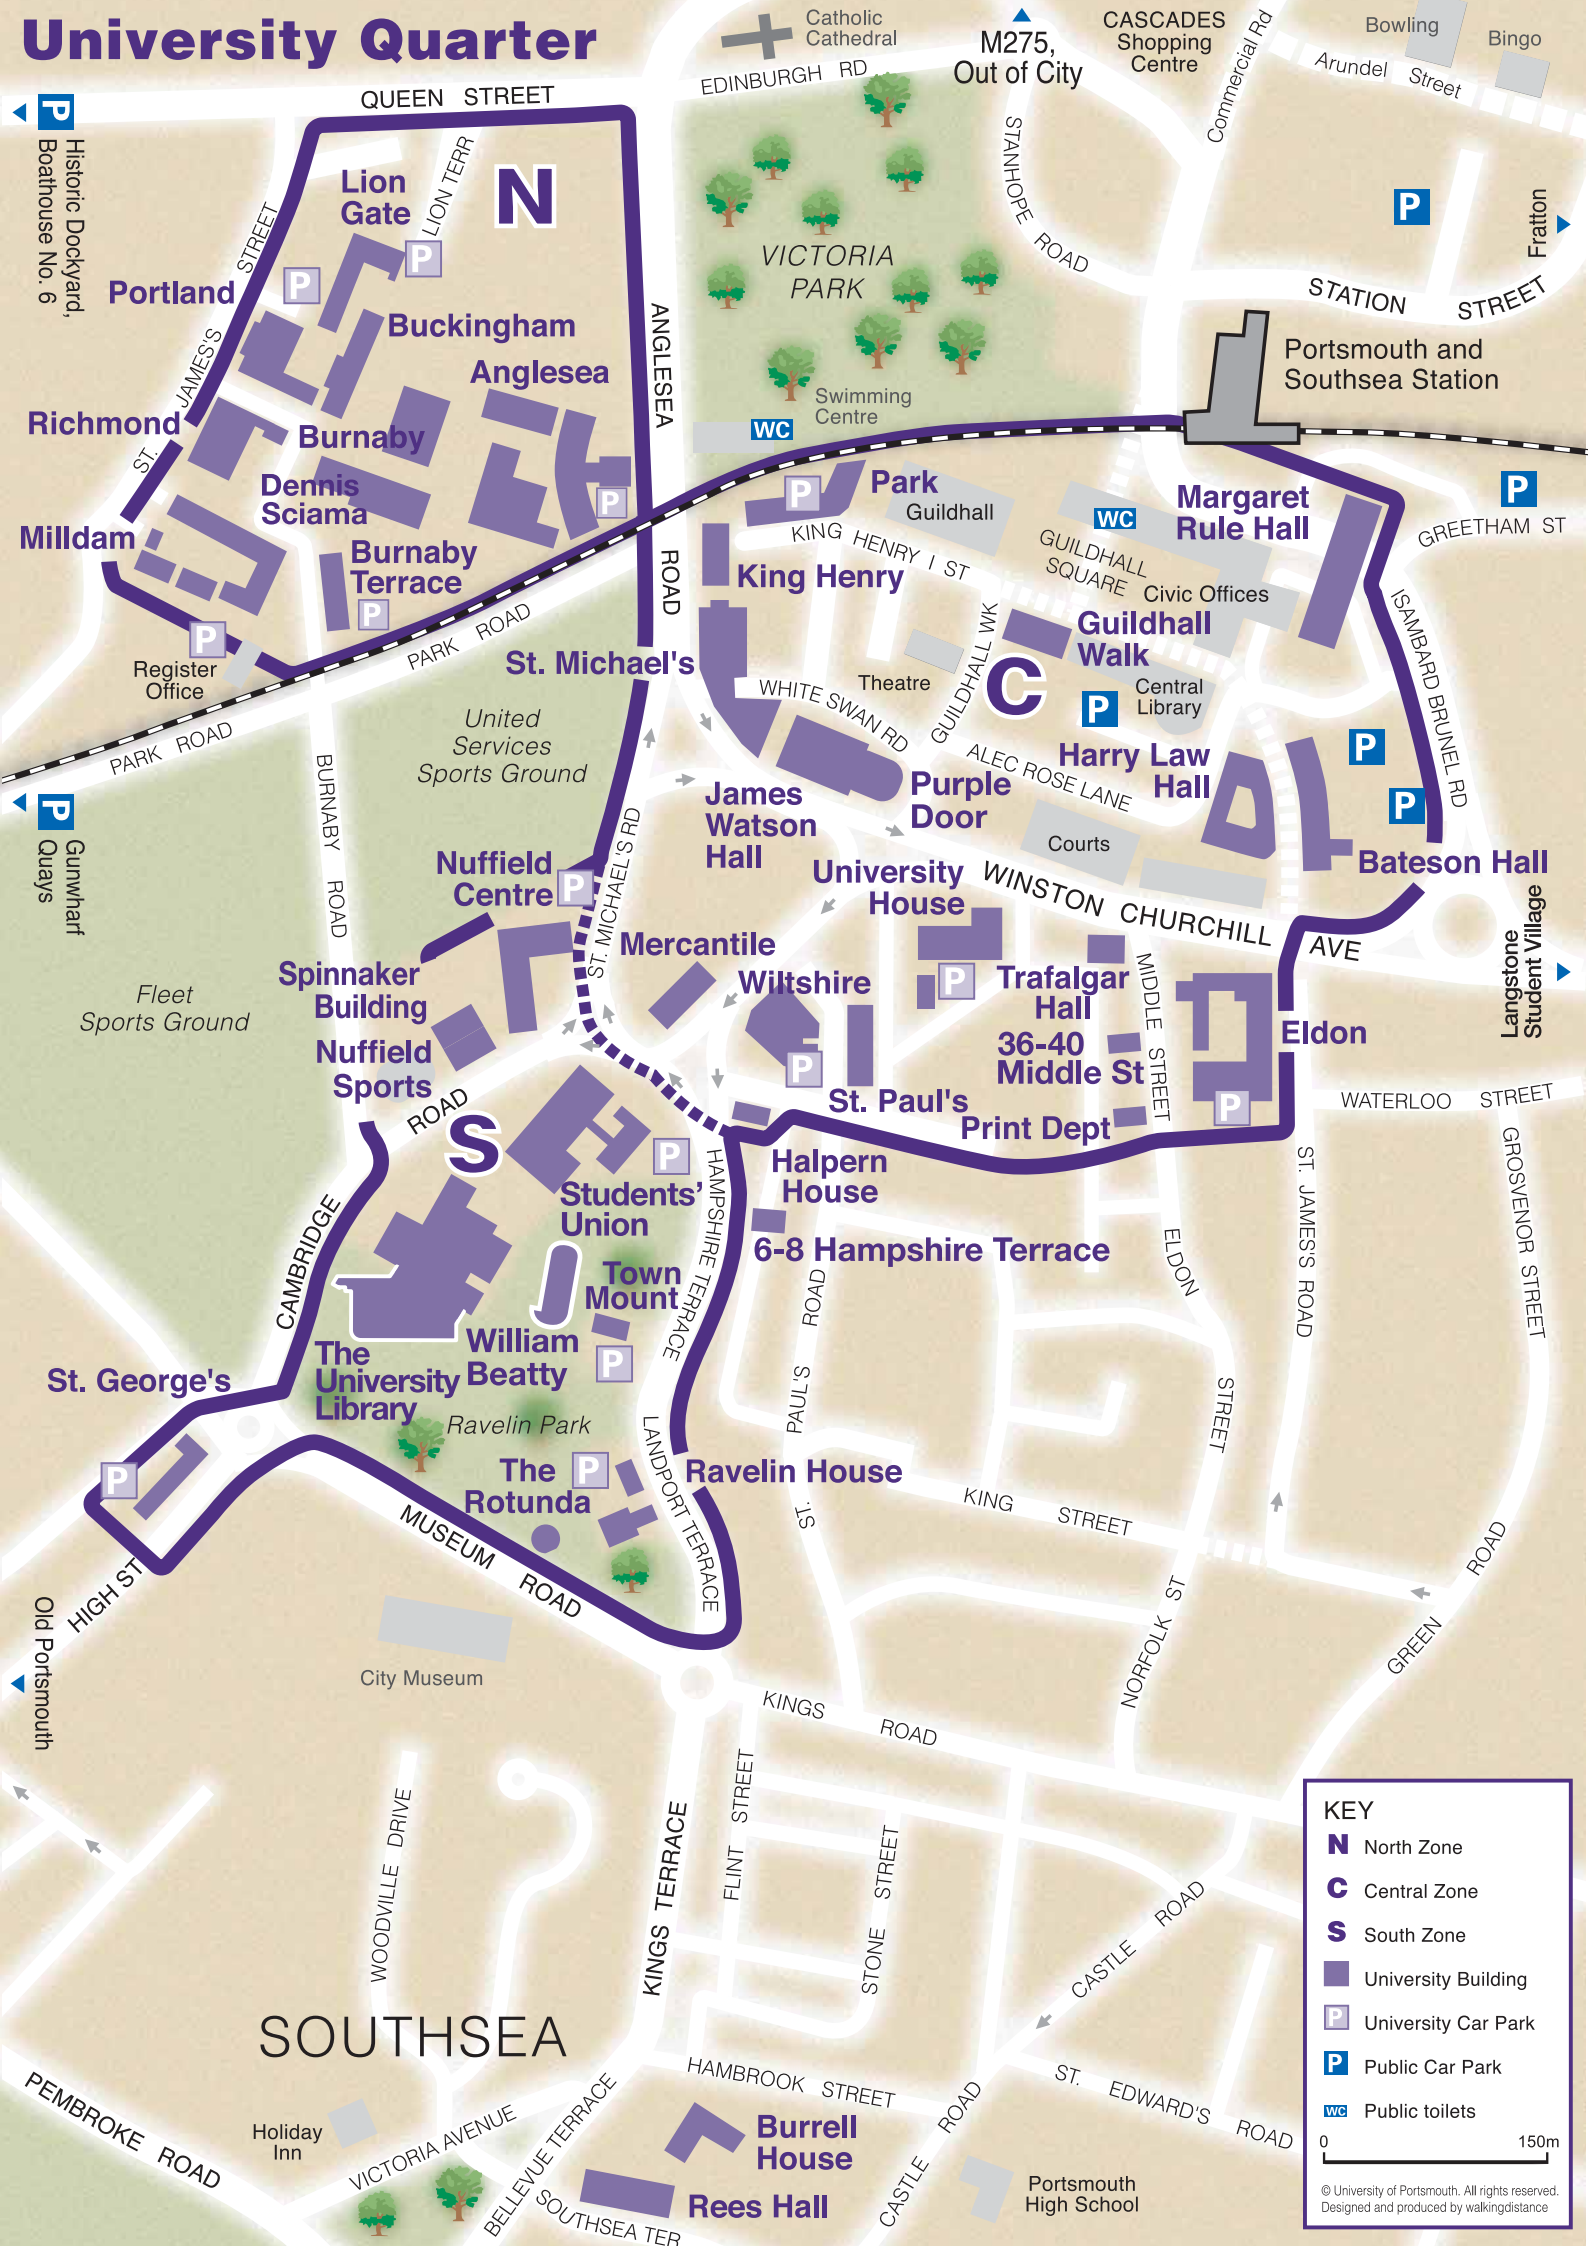

# University Quarter

**KEY**

- N** North Zone
- C** Central Zone
- S** South Zone
-  University Building
-  University Car Park
-  Public Car Park
-  Public toilets

0 150m

© University of Portsmouth. All rights reserved.  
Designed and produced by walkingdistance